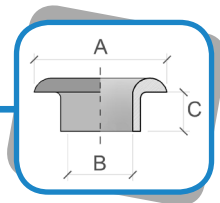

	OLL 27M	OLL28M	OLL29M	OLL30M	OLL32M	OLL33M	OLL35M	OLL39M
A (mm)	22	25	26.8	28	35	44	50.8	49
B (mm)	14.2	14.5	14.5	16	20	23.2	30.7	26
C (mm)	7.6	8.5	7	9	10	9.5	9.5	10.9

OLLAO ABOMBADO

	OLL50M-B	OLL 44M/1-B	OLL44M/2-B	OLL44M/3-B	OLL44M/4-B	OLL44M/5-B	OLL43M/5-B
A (mm)	20.4	16.8	23	25.7	34.1	38	39
B (mm)	12	9.5	14	15.2	20	19.9	24.9
C (mm)	6.6	6.2	7.4	7.4	8.5	9	8.5

OLLAO OVAL ABOMBADO

	4.5x6.5	6.5x9.5	9x13	11x16	13x20	18x25
A (mm)	9x11	11.8x15	16.4x21	20x25	24.2x32.2	31x38
B (mm)	4.5x6.5	6.5x9.5	8.6x13	11x16	12.7x21.2	18x25.2

OLLAOS

Eyelets

05. Ollaos de latón

Brass eyelets

OLLAO PLANO

	OLL44MC	OLL 44M	OLL44M/1	OLL50M
A (mm)	14.8	14.8	18.5	22.5
B (mm)	8	8	9.4	12
C (mm)	3.7	6	6.4	7.2

	OLL44M/2	OLL44M/3	OLL44M/4	OLL44M/5	OLL43M/5	OLL44M/6
A (mm)	25.5	28.6	34.2	38	39	44
B (mm)	13.9	15.2	18	19.8	24.6	24
C (mm)	6.8	7	8.5	8.7	7.9	10.4

Disponemos de arandelas dobles para este tipo de ollaos.
Double washers are available for this kind of eyelets.

OLLAO PLANO DOBLE

	OLL44M/DP	OLL44M/1DP	OLL50M/DP	OLL44M/2DP	OLL44M/3DP	OLL44M/5DP
A (mm)	14.8	18.5	22.5	25.4	28.6	38
B (mm)	8	9.5	11.9	13.8	15.2	19.7
C (mm)	2.9	2.7	3	3.4	3.4	4.8